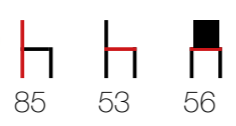

Eletto

Chair

h h h
84 44 59

Tenorro

Chair

h h h
84 52 50

41 Eletto

42 Tenorro