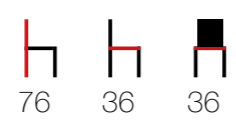

Alano

Bar Chair

Mio
Bar Chair

317 Mio/Poti

Poti
Bar Chair

Iroda székek

Ontario
Office Chair

321 Ontario